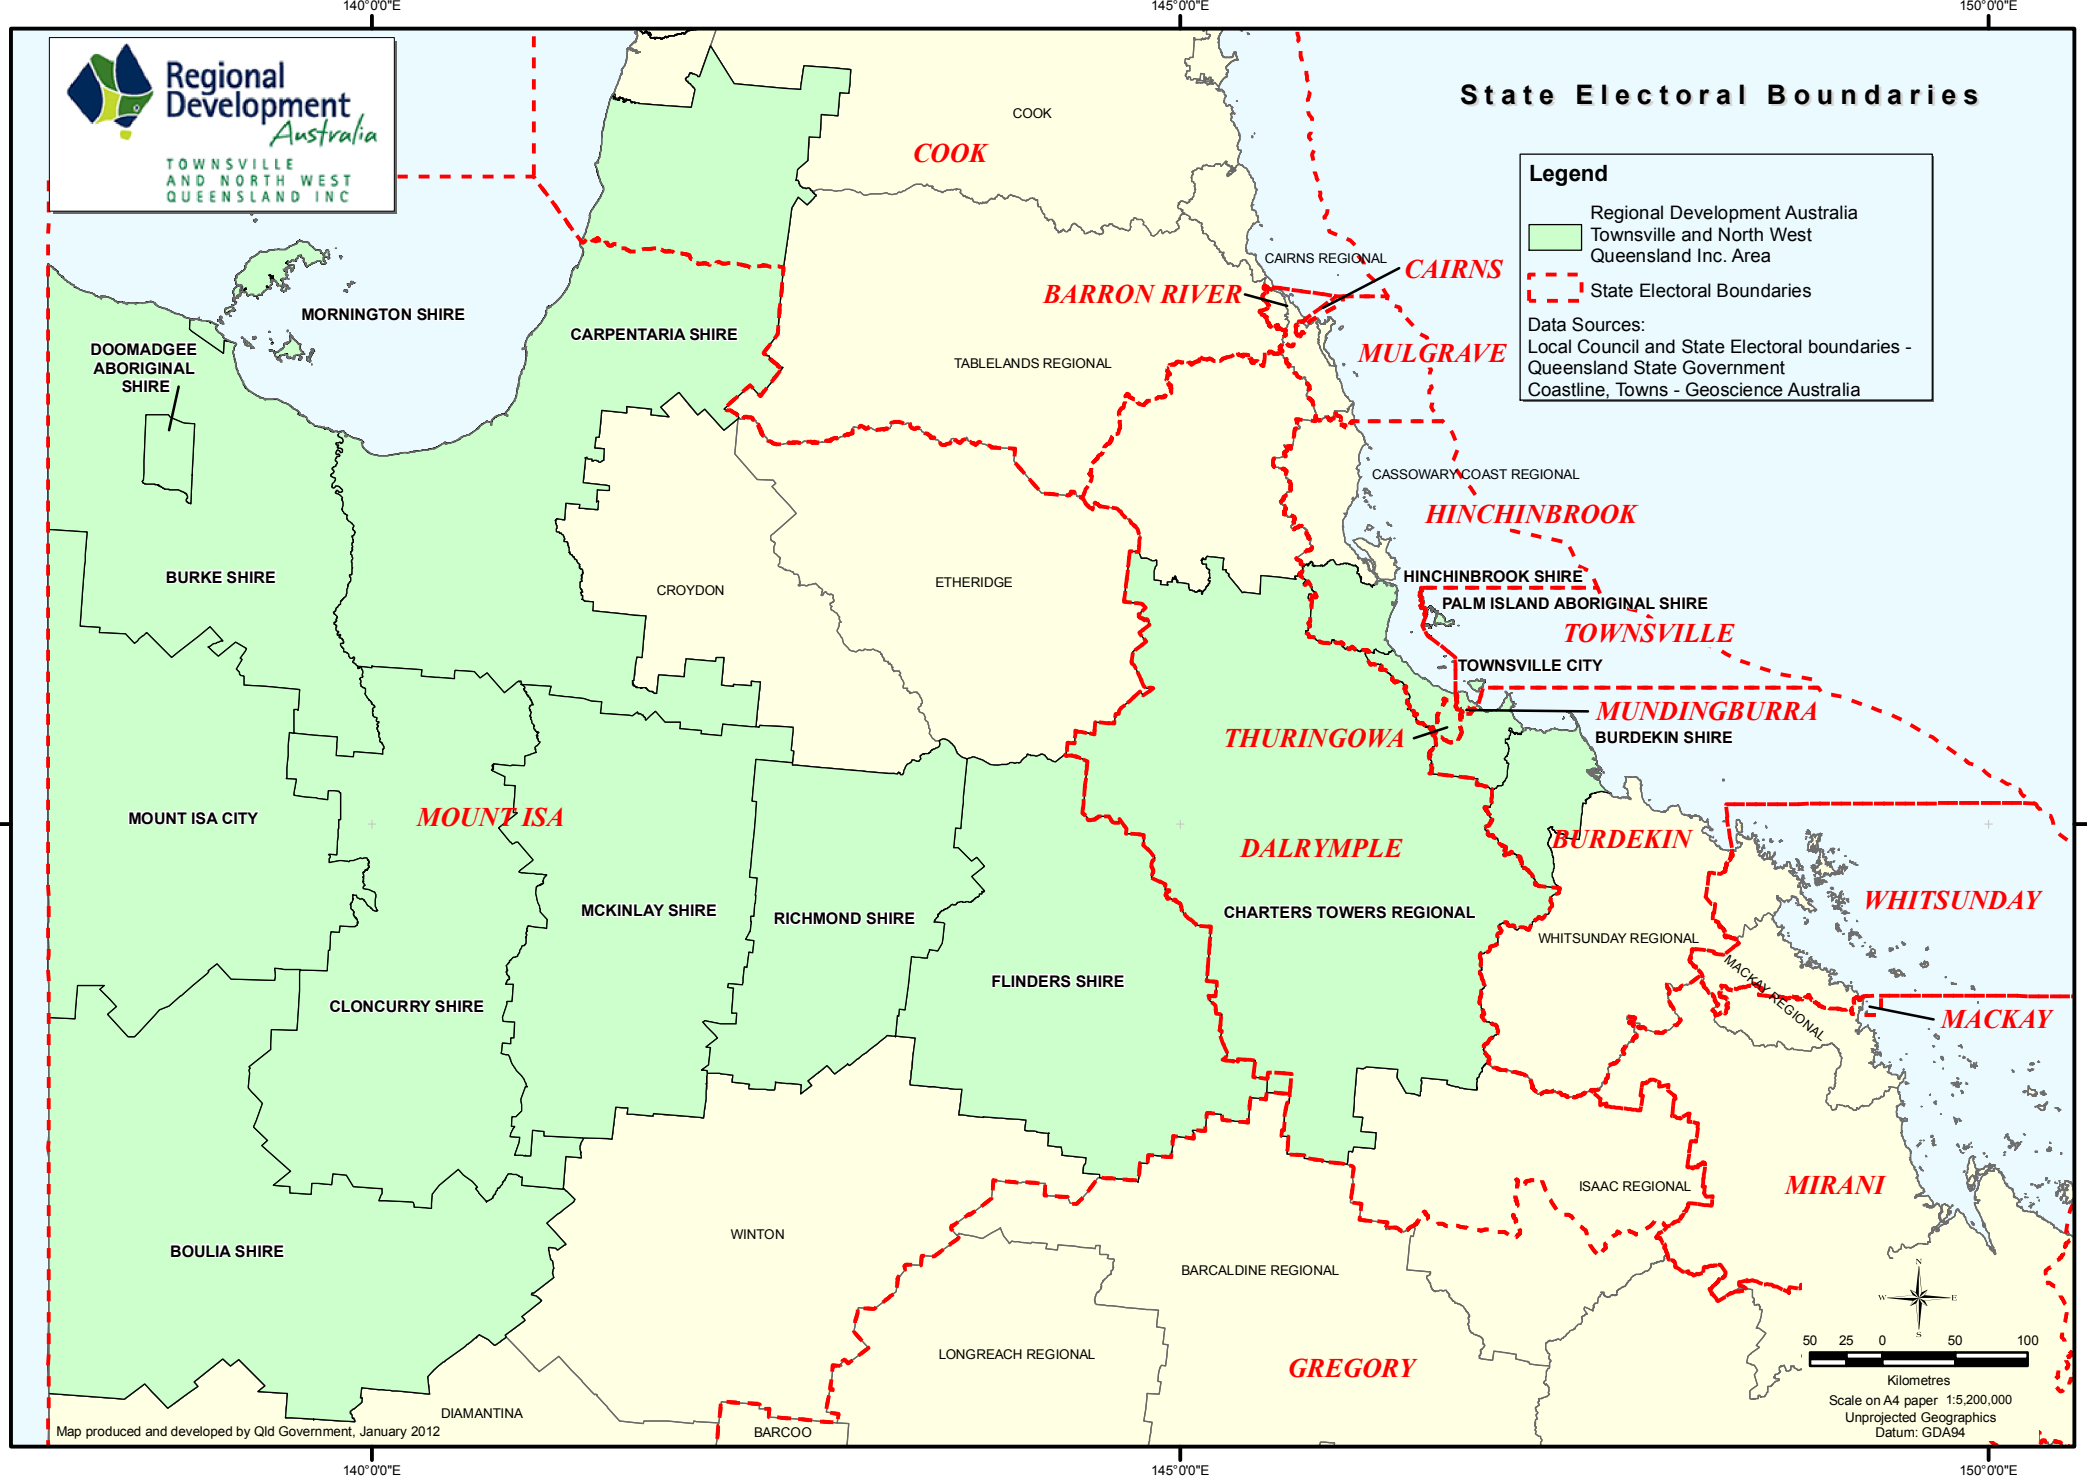

# State Electoral Boundaries

**Legend**

- Regional Development Australia
- Townsville and North West Queensland Inc. Area
- State Electoral Boundaries

Data Sources:  
Local Council and State Electoral boundaries - Queensland State Government  
Coastline, Towns - Geoscience Australia

Map produced and developed by Qld Government, January 2012

Kilometres  
Scale on A4 paper 1:5,200,000  
Unprojected Geographics  
Datum: GDA94